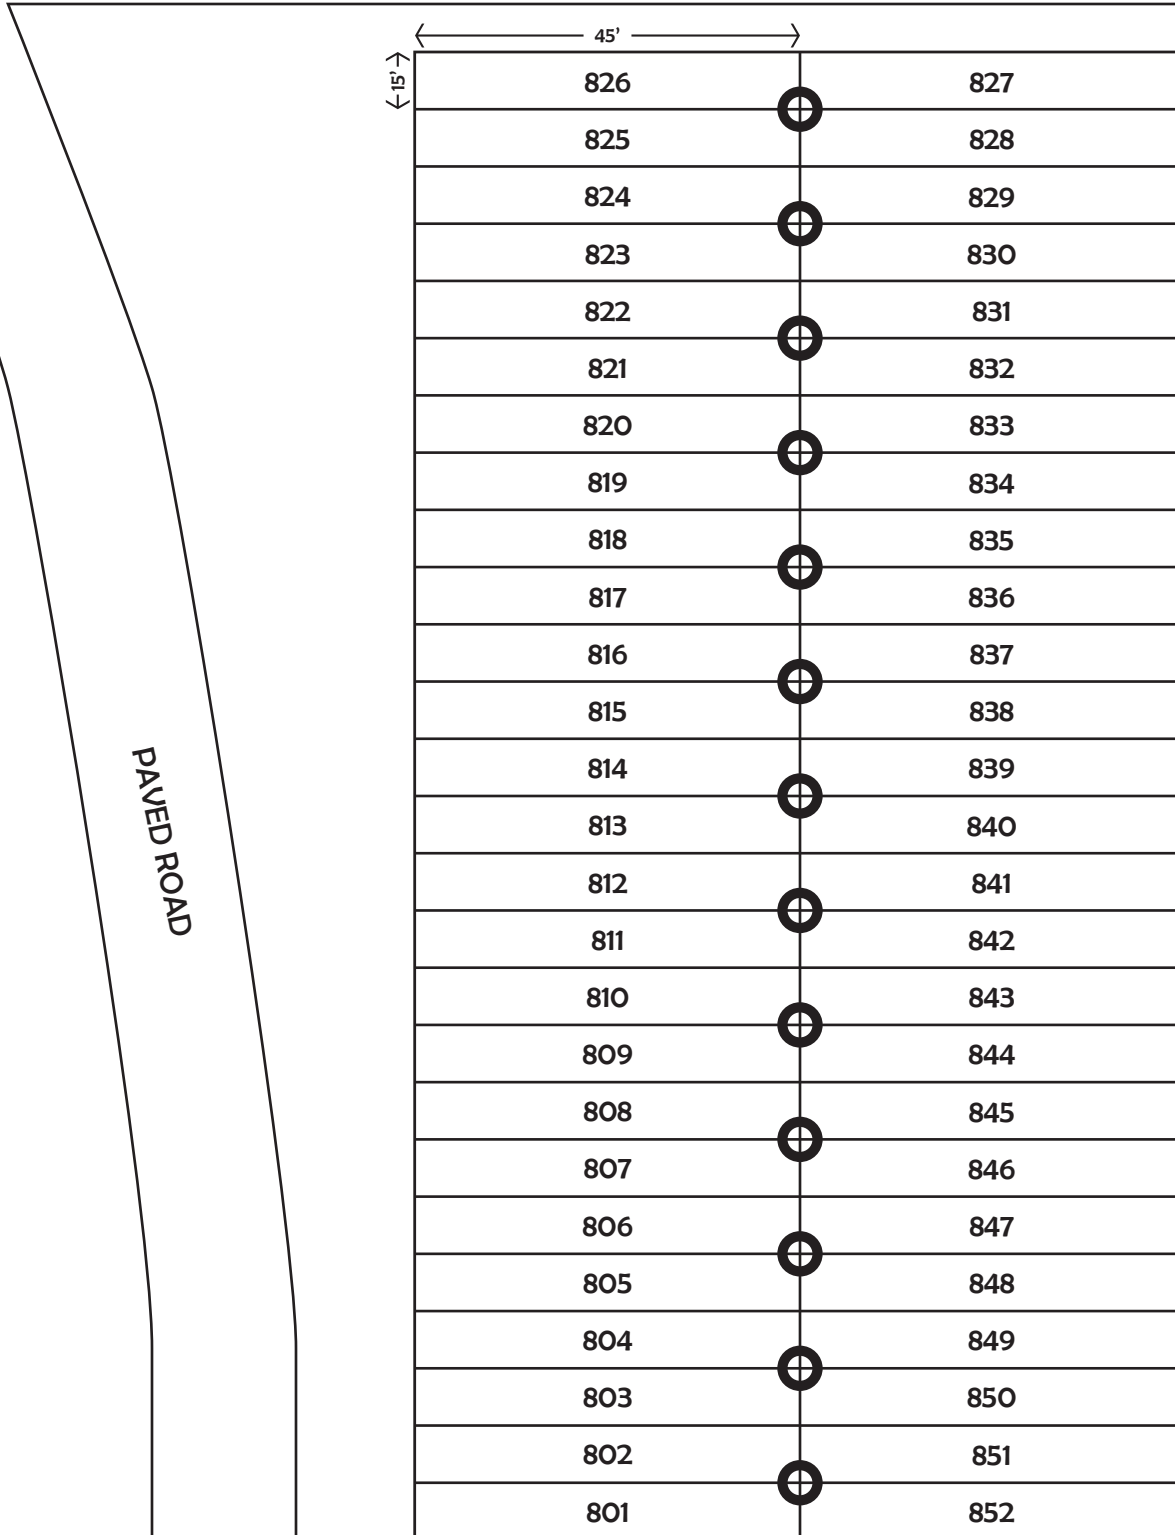

GO KART CAMPGROUND

NORTH ↑

BROWN COUNTY FAIR

PRIMITIVE CAMPGROUND ↗

GRAVEL ROAD

NOT TO SCALE

○ = 30 AMP POWER & WATER